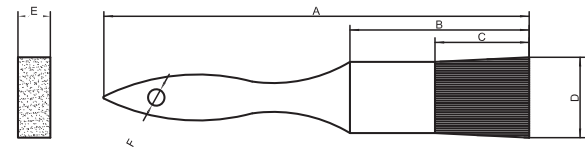

CHIP BRUSHES

Submittal Information

Part No 42516-42519
 Document No. SPECA42516
 Date 2020-07-08
 Revision 02

General Properties

Handle Material: Wood
 Color: White
 For use with: Most paints, Stains, varnish, acrylic and gesso.

Specification

Item No.	Specifications	U/M	Std. Pkg.
42516	1 1/2" Chip Brush	EA	36
42517	2" Chip Brush	EA	24
42518	2 1/2" Chip Brush	EA	12
42519	3" Chip Brush	EA	12

Features

- 100% Brand New Pure White Bristle Paint and Chip Brushes with smooth sanded wood handles and tin ferrules.
- Poly sleeve over bristles. Excellent for applying duct adhesive.
- Great throwaway brush for many projects around the home, business or for industrial use.
- Great utility brushes for use with most paints, Stains, varnish, acrylic and gesso.
- Wooden handle, made of advanced solid wood, durable and easy to use with tin ferrules nailed to handle.

Part NO.	A	B	C	D	E	F
42516	7-1/5"	2-7/9"	1-3/5"	1-1/2"	1/3"	Ø3/10"
42517	7-7/9"	2-7/9"	1-3/5"	2.0"	1/3"	Ø3/10"
42518	7-8/9"	2-7/9"	1-3/5"	2-1/2"	1/3"	Ø3/10"
42519	8-1/9"	2-7/9"	1-3/5"	3.0"	1/3"	Ø3/10"