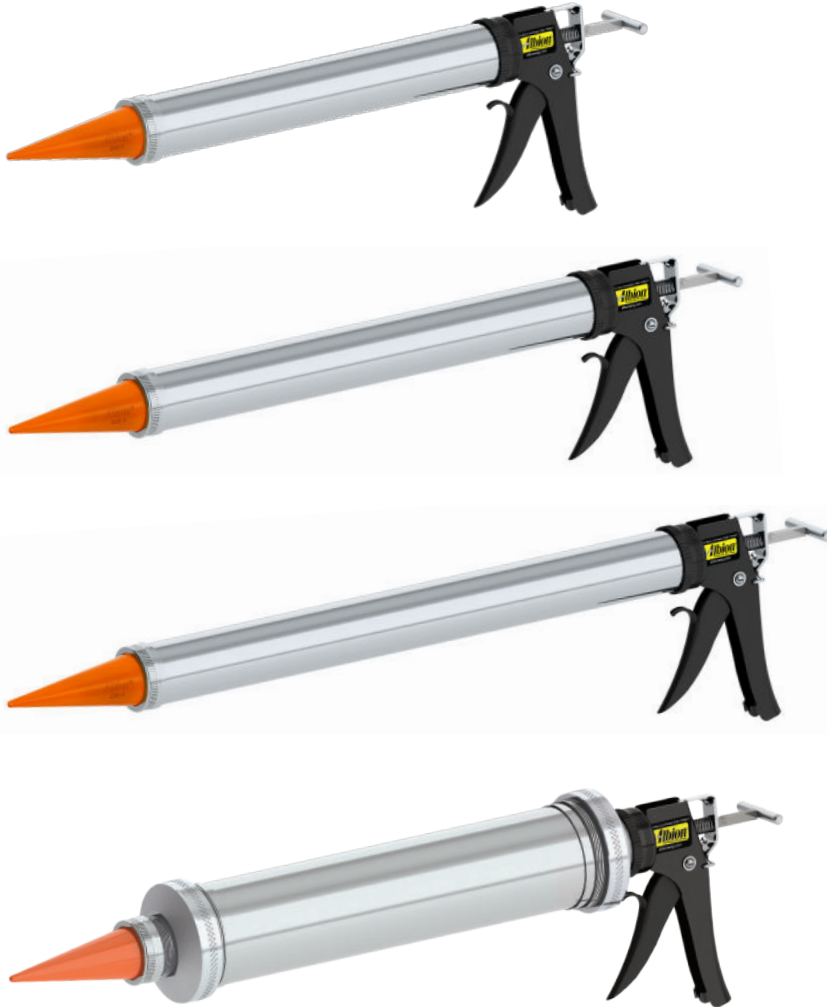

DESIGNED FOR HIGH VISCOSITY MATERIALS AND THE DEMANDS OF COLD WEATHER USE.

BUILT FOR HEAVY DUTY USE

Legendary Albion Special Deluxe Drive with 5/16" thick square rod - rotates 4 times for longer life. Reinforced construction for high-pressure applications.

INCREASED DURABILITY

Double gripping plate technology for reliable no-slip dispensing.

USER FRIENDLY

Epoxy-coated handle for comfort and corrosion resistance. Swivel handle rotates, allowing for easy change of direction and uninterrupted flow. Recoil hook for optional drip-free operation.

202106

SPECIAL DELUXE BULK TOOLS

Bulletin 417

The Best Just Keeps Gettin' Better!®

✓ Bulk ✓ Sausage ✓ Cartridge ✓ Multi-Component ✓ Accessories

200Z GUNS

FEATURES:

- Heavy duty 5/16" square drive rod, driven by a pair of hardened steel grip plates.
- Rotating 20oz (14" long) steel barrel for convenience and durability.
- Comfortable epoxy coated handle.

300Z GUNS

FEATURES:

- Heavy duty 5/16" square drive rod, driven by a pair of hardened steel grip plates.
- Rotating 30oz (18" long) steel barrel for convenience and durability.
- Comfortable epoxy coated handle.